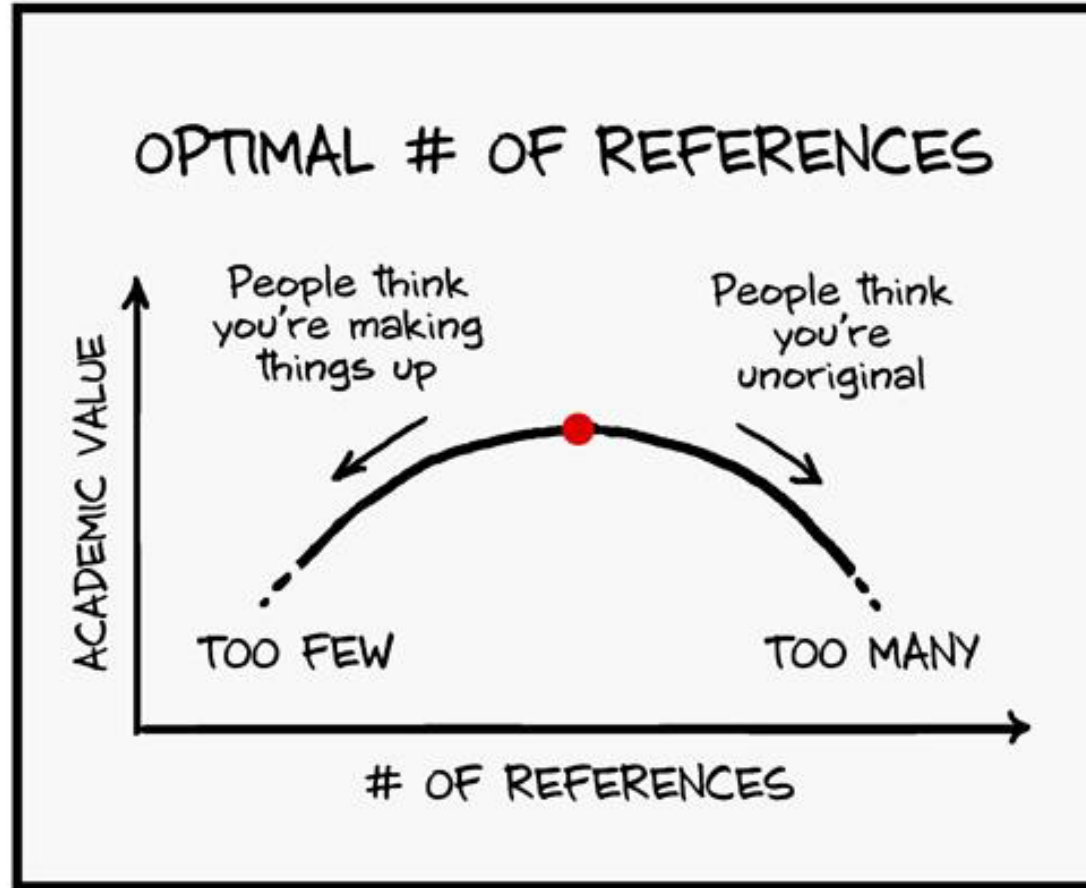

Mito 3: ma devo pubblicare?

JORGE CHAM © 2015

WWW.PHDCOMICS.COM